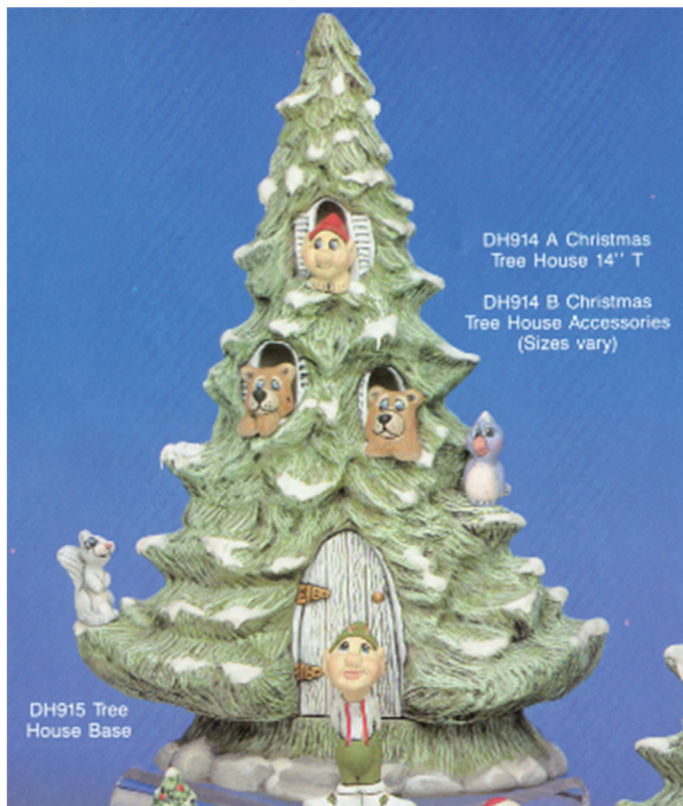

001 0301
Large Nativity - Indian King
18 1/2" T

001 0331
Large Nativity - Mary
18 1/2" T

001 0321
Large Nativity - Joseph
18 1/2" T

001 0304
Large Nativity - Arab King
18 1/2" T