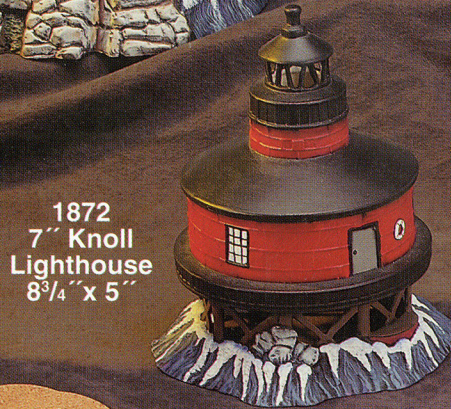

1871
Haceta
Lighthouse
9" x 5 1/2"

1870
Alcatraz
Lighthouse
13 1/2" x 11"

1895
Lighthouse Table Top
17 1/2" x 1 1/2"
(Mosaic Pattern in Mold)

1922
Lighthouse
Coaster Set
11 1/2" x 5"

1872
7" Knoll
Lighthouse
8 3/4" x 5"

1896
Navesink
Lighthouse
9" x 23"

DHA-99
Cork Inserts
(8 per pak)

1869
Thomas Point
Lighthouse
7 1/2" x 8"