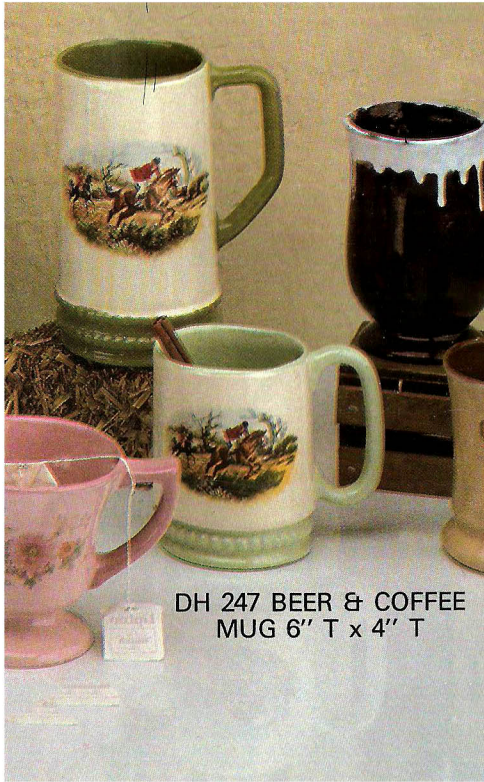

GR 168 Coffee Mugs
(2 per mold) 5" T

Gr 176 Plain Mug
(Lg. & Sm in Same Mold) 5"T & 4"T

DH 144
Coffee Mug
4" T

DH 282 Cup, Eight(8) Sided
4.5" T

DH 247 BEER & COFFEE
MUG 6" T x 4" T

For More Information Contact